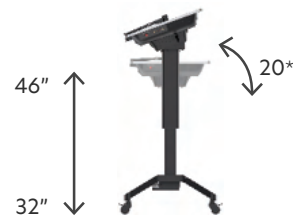

Included HDMI receiver for 4K HDMI casting. No interference with WiFi network. Supports bi-directional USB touch back channel for use with interactive displays.

Secure Tablet Bay

keeps the tablet hidden behind a lock for overnight storage and charging

Powerful Windows Tablet

with a 13.3" multi-touch display - includes whiteboard and document camera software for lesson delivery and more!

Fold-Out Document Camera

Record lessons, scan documents, and more, with uncompressed 4K clarity - conveniently deploy the camera with the push of a button